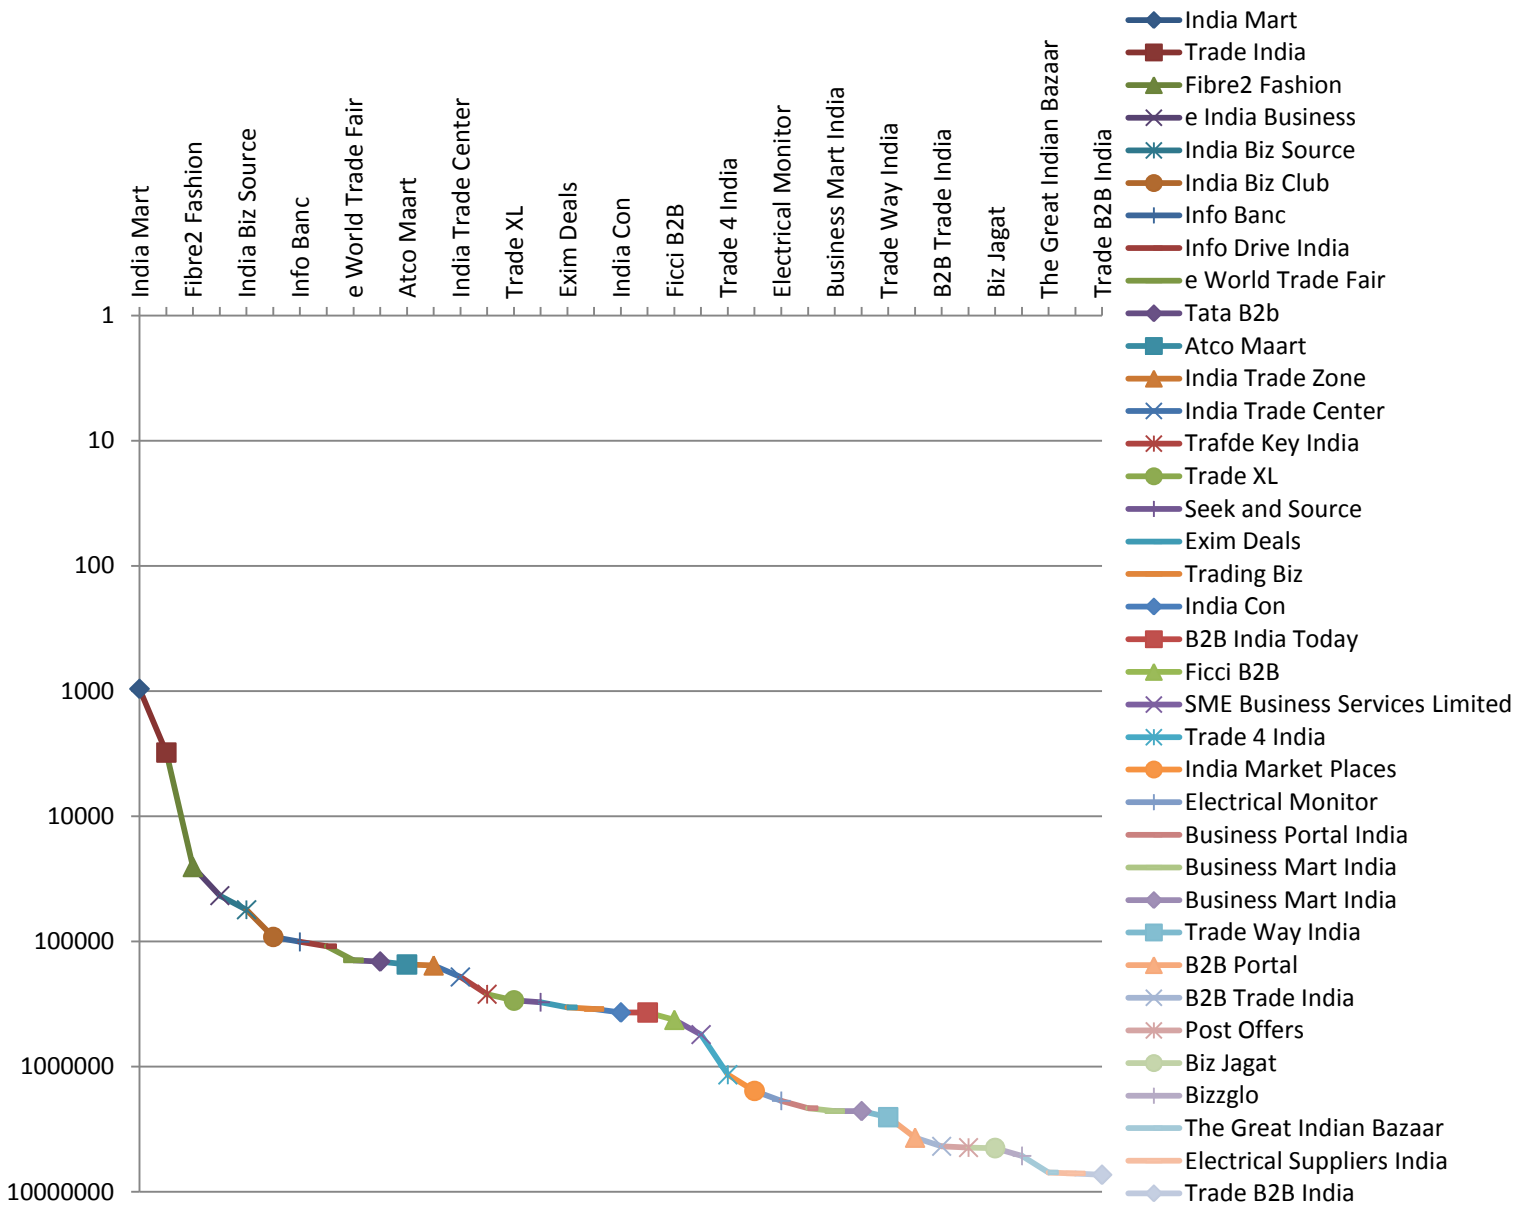

Top B2B Portals in India

Company	Weblink	Alexa
India Mart	http://www.indiamart.com/	961
Trade India	http://www.tradeindia.com/	3107
Fibre2 Fashion	http://www.fibre2fashion.com/	25409
e India Business	http://www.eindiabusiness.com/	43070

Data mentioned above is collected for the month of June, 2014 from "Alexa" for various website mentioned above and this may differ from the traffic ratings of individual websites. The above graph is just the representation of the data mentioned above. This data is collected and framed for personal use and hence is not responsible for any kind of information shared.